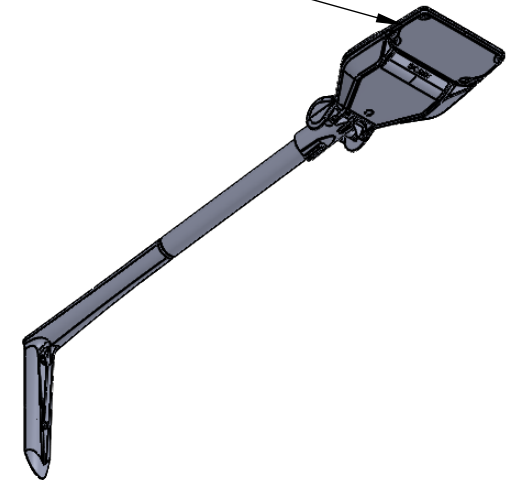

IZYLUM S2*

ANDO lateral & wall 1110

Schröder
Experts in lightability™

Scale: 1:15

Material: Aluminium

Date: 27-07-2020

Weight: 5,33Kg